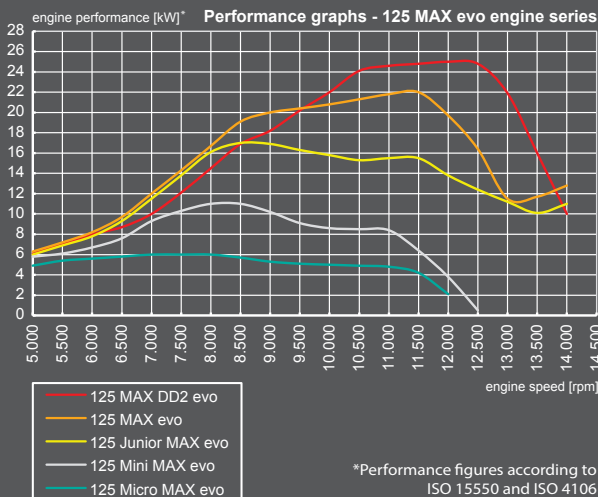

125 MICRO MAX evo

- Race class** national
- Maximum Performance** 6 kW / 8 hp at 7,500 rpm
- Maximum Torque** 9 Nm at 6,000 rpm
- Weight** bare engine: 11.8 kg / 26.0 lbs
with complete power pack: 21.6 kg / 47.6 lbs
- Special features** Junior cylinder without exhaust valve, restricted exhaust socket, radiator and exhaust that fit special cadet chassis
- Power Pack** intake silencer, carburetor, fuel pump, engine, exhaust system, radiator, battery, battery box incl. cover, cable harness, OFF/ON/START switch, relay
- Chassis compatibility** wheel base from 900 mm to 950 mm